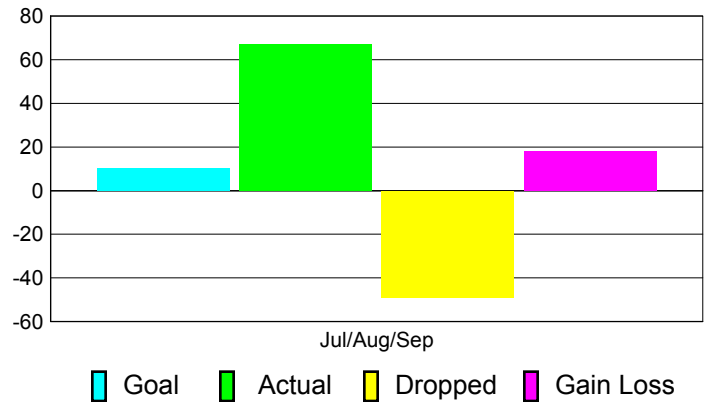

### YTD Status Quo Clubs 2012-2013

Status Quo Clubs Compared to Status Quo Members

## MEMBERSHIP

**Membership Results**  
2012-2013

**Membership**  
2011-2012

Month	Net Memb Goal	Actual New Memb	Actual Dropped Memb	Gain/Loss of Memb	Gain/Loss of Memb
Jul/Aug/Sep	10	67	-49	18	13
<b>Totals</b>	<b>10</b>	<b>67</b>	<b>-49</b>	<b>18</b>	<b>13</b>

### Membership Results 2012-2013

Goal, New, Dropped, Gain/Loss

### Comparison of Membership Gain/Loss

Current Year Compared to the Previous Year